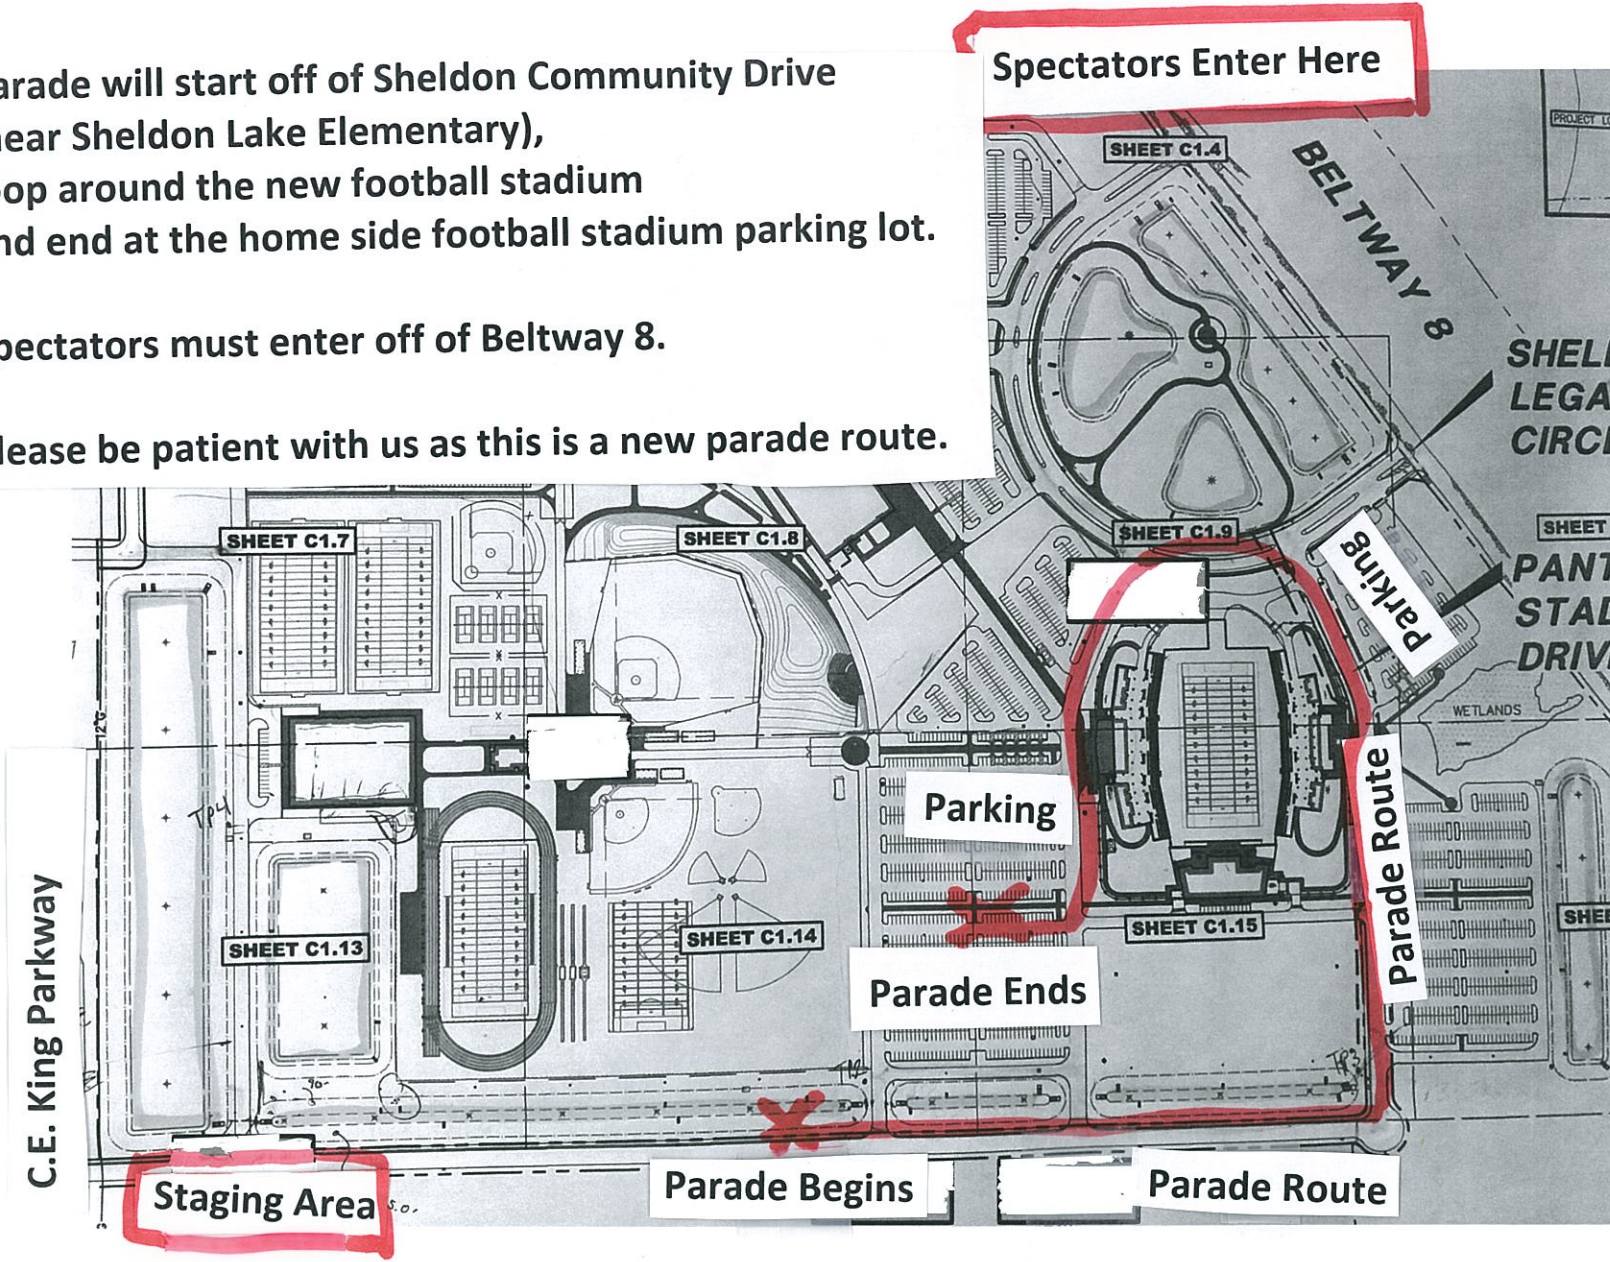

Parade will start off of Sheldon Community Drive (near Sheldon Lake Elementary), loop around the new football stadium and end at the home side football stadium parking lot.

Spectators must enter off of Beltway 8.

Please be patient with us as this is a new parade route.

Spectators Enter Here

C.E. King Parkway

Staging Area

Parade Begins

Parade Ends

Parking

Parade Route

Parade Route

PARKING

SHELL LEGAL CIRCLE

PANT STAD DRIVE

BELTWAY 8

SHEET C1.7

SHEET C1.8

SHEET C1.9