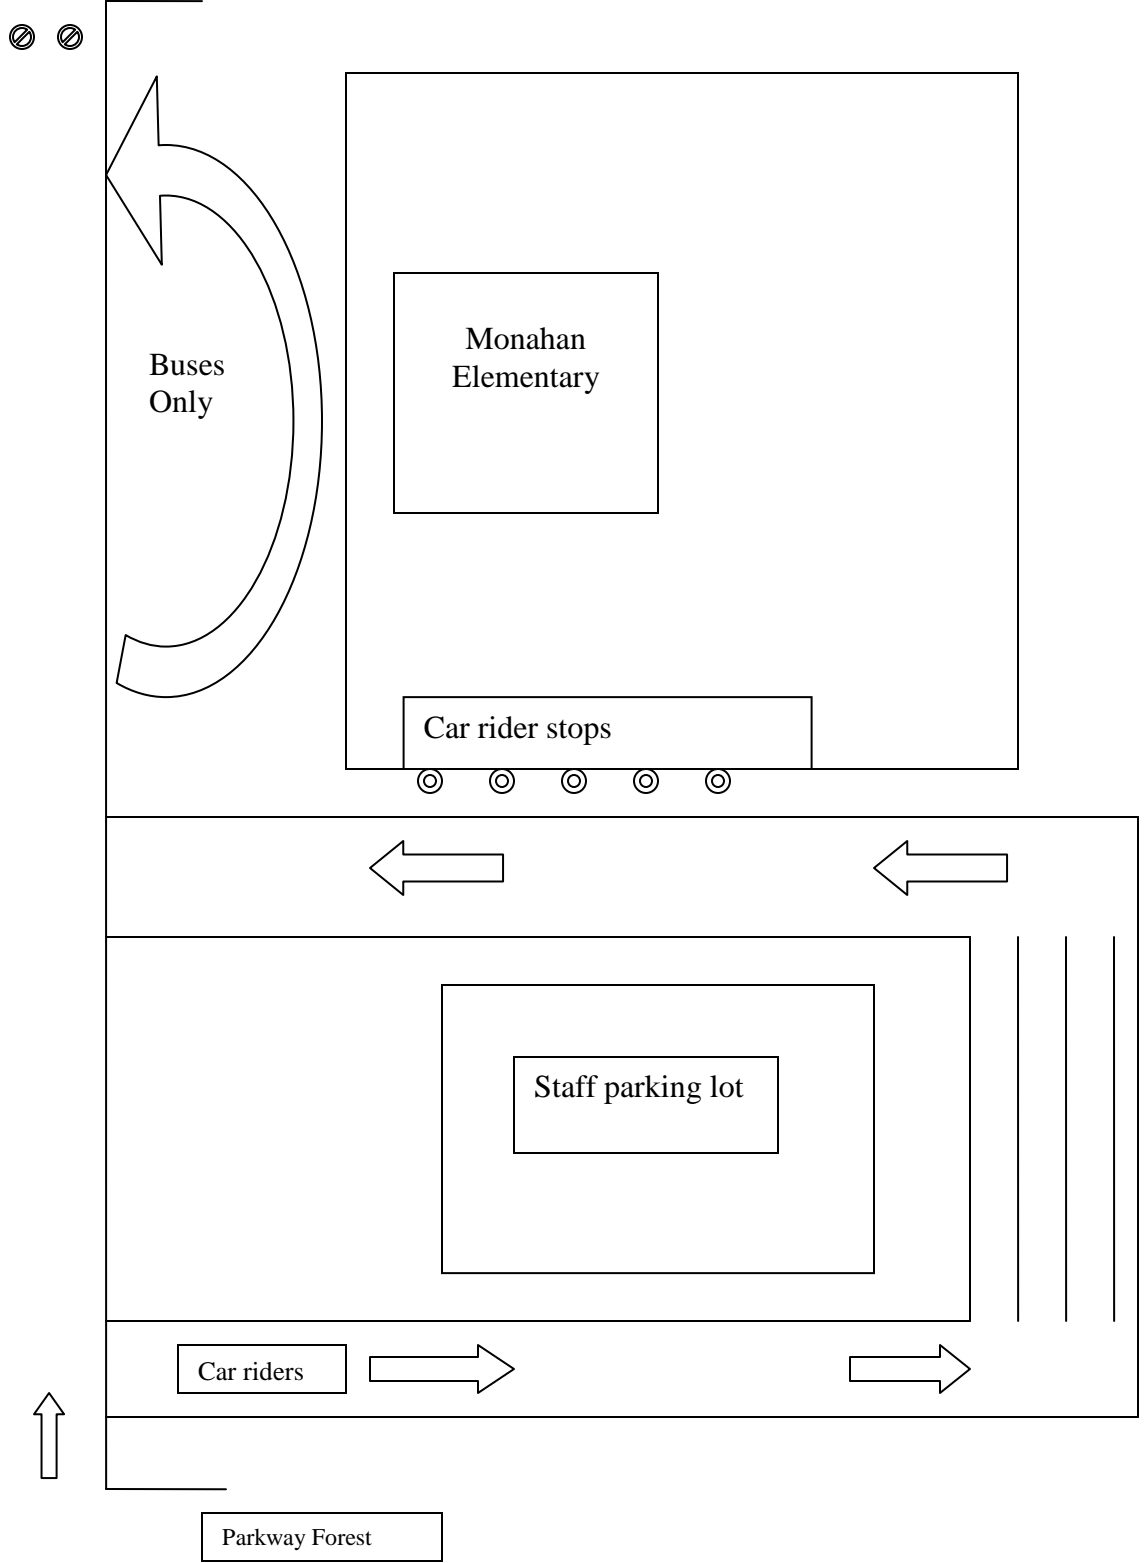

Monahan Elementary Dismissal Procedures/ Traffic Flow

Stonefield

Attention Car Riders!

This year, parents picking students up in the car rider line must enter on Deep Valley on the Parkway Forest side. Vehicles will not be allowed to enter from Stonefield. Cars will be lined up in three rows at the back of the parking lot to alleviate traffic. Car riders will be released after the buses have been loaded. We are working hard to insure the safety of your children and to facilitate an efficient dismissal. We ask that you be patient the first week or two as we get our new procedures in place. We also ask that parents fill out the enclosed transportation form. If your child will be a car rider, please list at least three people that can pick up your child in this line. Please note this is different from the emergency form you will fill out.

Walkers

Walkers will be released after all buses and most cars have exited the campus premises. This is too clear the streets of heavy traffic in order to make it a safer walk for our students.

Parkway Forest