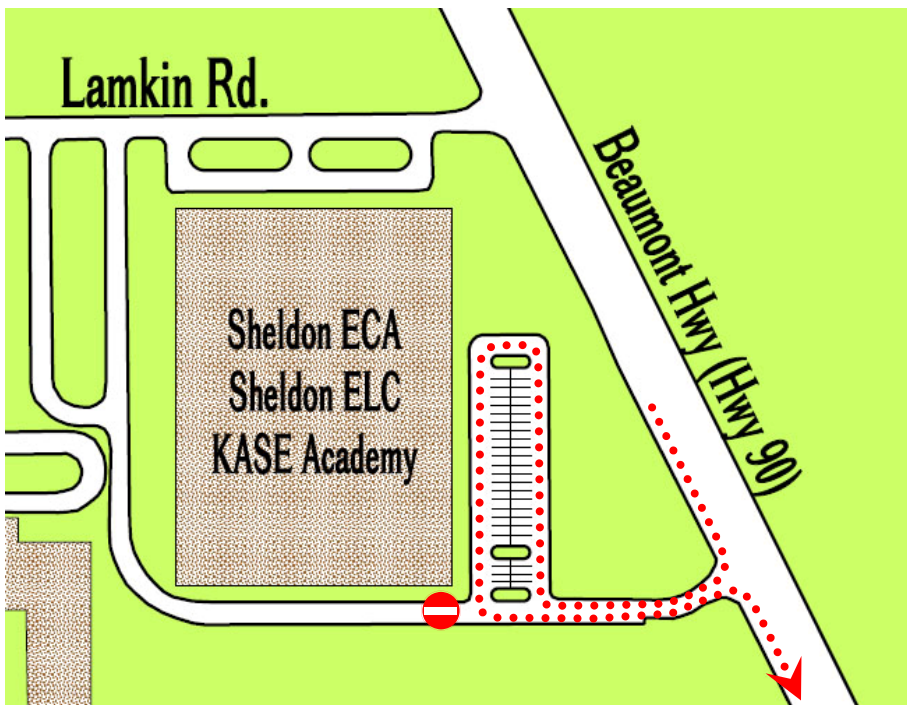

# Sheldon ECA Traffic Flow Map

## AM Drop-Off

Parents **ENTER and EXIT** using Beaumont Highway.

## PM Pick-Up

Parents **Enter from Beaumont Highway** and **EXIT on Lamkin Rd.**